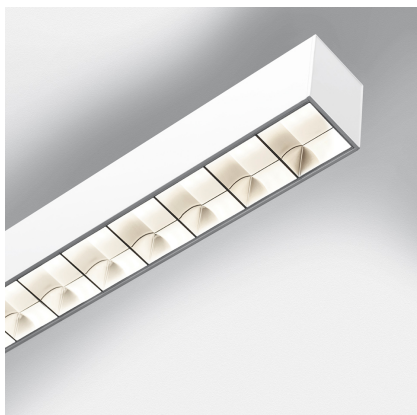

Smart Office Controlled Emission 1129mm 4000K Undimmable White

Carlotta de Bevilacqua

IP20 

LUMINARIA

- Potencia (W): **37W**
- Flujo Luminoso (lm): **4564lm**
- CCT: **4000K**
- Efficiency: **76%**
- Efficacy: **123.35lm/W**
- CRI: **80**

ESPECIFICACIONES

Smart Office is a suspension appliance designed for office premises to ensure excellent performance with utmost simplicity. While its look, characterized by a lamellar optical unit, recalls traditional fluorescent suspension appliances, its heart encloses an advanced LED technology. An innovative optical study produces a very uniform light, without multiple shades or spots and without glaring (UGR <19, luminance < 3000 cd/m² at 65°), yet ensuring a high yield. The light emitted by a LED strip is controlled by a mixing chamber before being emitted through a traditional lamellar optical unit.

CÓDIGO PRODUCTO: AG00101

CARACTERÍSTICAS

- Código del artículo: **AG00101**
- Color: **White**
- Instalación: **Suspensión**
- Serie: **Architectural Indoor**
- Entorno de uso: **Interior**
- diseño: **Carlotta de Bevilacqua**

DIMENSIONES

- Longitud: **cm 113**
- Ancho: **cm 6.5**
- Altura: **cm 9**
- Longitud base: **cm 13**
- Ancho base: **cm 8.8**
- Altura máxima del techo: **cm 120**

FUENTES DE LUZ INCLUIDAS

- Categoría: **Led**
- Numero: **1**
- Potencia (W): **37W**
- Temperatura de Color (K): **4000K**