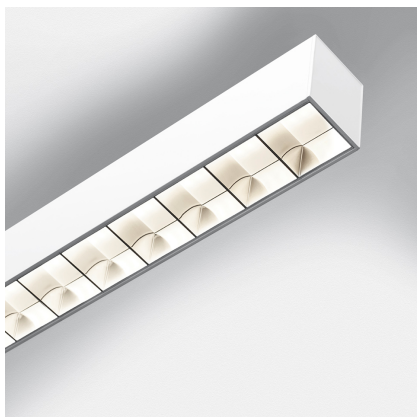

Smart Office Controlled Emission 2249mm 3000K DALI White

Carlotta de Bevilacqua

IP20  Regulable: 

LUMINARIA

- Potencia (W): **76W**
- Flujo Luminoso (lm): **8663lm**
- CCT: **3000K**
- Efficiency: **76%**
- Efficacy: **113.98lm/W**
- CRI: **80**
- Dimmable Typology: **Dali**

ESPECIFICACIONES

Smart Office is a suspension appliance designed for office premises to ensure excellent performance with utmost simplicity. While its look, characterized by a lamellar optical unit, recalls traditional fluorescent suspension appliances, its heart encloses an advanced LED technology. An innovative optical study produces a very uniform light, without multiple shades or spots and without glaring (UGR <19, luminance < 3000 cd/m² at 65°), yet ensuring a high yield. The light emitted by a LED strip is controlled by a mixing chamber before being emitted through a traditional lamellar optical unit.

CÓDIGO PRODUCTO: AG07501

CARACTERÍSTICAS

- Código del artículo: **AG07501**
- Color: **White**
- Instalación: **Suspensión**
- Serie: **Architectural Indoor**
- Entorno de uso: **Interior**
- diseño: **Carlotta de Bevilacqua**

DIMENSIONES

- Longitud: **cm 225**
- Ancho: **cm 6.5**
- Altura: **cm 9**
- Longitud base: **cm 13**
- Ancho base: **cm 8.8**
- Altura máxima del techo: **cm 120**

FUENTES DE LUZ INCLUIDAS

- Categoría: **Led**
- Numero: **1**
- Potencia (W): **81W**
- Temperatura de Color (K): **3000K**