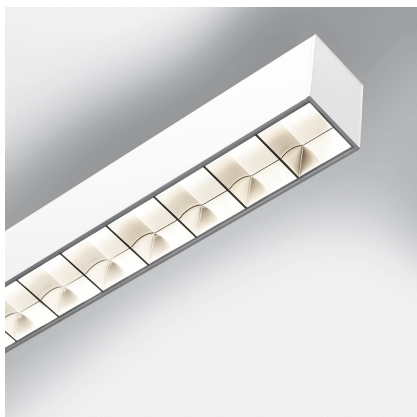

Smart Office Controlled Emission 2249mm 3000K Undimmable White

Carlotta de Bevilacqua

IP20 

LUMINARIA

- Potencia (W): **81W**
- Flujo Luminoso (lm): **8662lm**
- CCT: **3000K**
- Efficiency: **76%**
- Efficacy: **106.94lm/W**
- CRI: **80**

ESPECIFICACIONES

Smart Office is a suspension appliance designed for office premises to ensure excellent performance with utmost simplicity. While its look, characterized by a lamellar optical unit, recalls traditional fluorescent suspension appliances, its heart encloses an advanced LED technology. An innovative optical study produces a very uniform light, without multiple shades or spots and without glaring (UGR <19, luminance < 3000 cd/m² at 65°), yet ensuring a high yield. The light emitted by a LED strip is controlled by a mixing chamber before being emitted through a traditional lamellar optical unit.

CÓDIGO PRODUCTO: AG05001

CARACTERÍSTICAS

- Código del artículo: **AG05001**
- Color: **White**
- Instalación: **Suspensión**
- Serie: **Architectural Indoor**
- Entorno de uso: **Interior**
- diseño: **Carlotta de Bevilacqua**

DIMENSIONES

- Longitud: **cm 225**
- Ancho: **cm 6.5**
- Altura: **cm 9**
- Longitud base: **cm 13**
- Ancho base: **cm 8.8**
- Altura máxima del techo: **cm 120**

FUENTES DE LUZ INCLUIDAS

- Categoría: **Led**
- Numero: **1**
- Potencia (W): **81W**
- Temperatura de Color (K): **3000K**