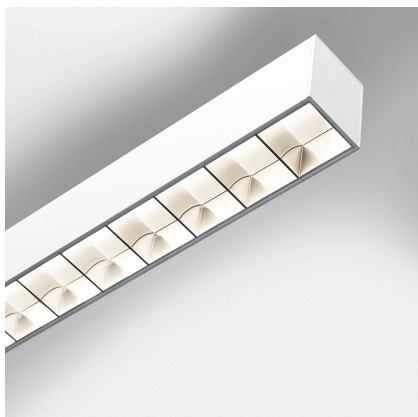

# Smart Office Controlled Emission 2249mm 4000K DALI White

Carlotta de Bevilacqua

IP20  Regulable: 

## ESPECIFICACIONES

Smart Office is a suspension appliance designed for office premises to ensure excellent performance with utmost simplicity. While its look, characterized by a lamellar optical unit, recalls traditional fluorescent suspension appliances, its heart encloses an advanced LED technology. An innovative optical study produces a very uniform light, without multiple shades or spots and without glaring (UGR <19, luminance < 3000 cd/m<sup>2</sup> at 65°), yet ensuring a high yield. The light emitted by a LED strip is controlled by a mixing chamber before being emitted through a traditional lamellar optical unit.

## CÓDIGO PRODUCTO: AG07601

## CARACTERÍSTICAS

- Código del artículo: **AG07601**
- Color: **White**
- Instalación: **Suspensión**
- Serie: **Architectural Indoor**
- Entorno de uso: **Interior**
- diseño: **Carlotta de Bevilacqua**