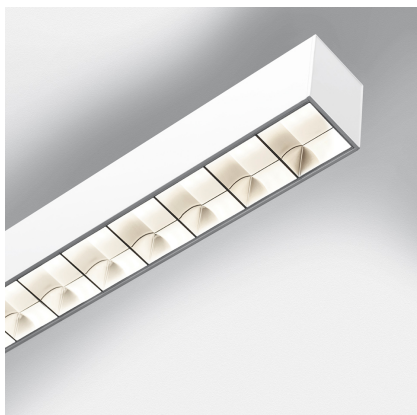

Smart Office Controlled Emission 2249mm 4000K Undimmable White

Carlotta de Bevilacqua

IP20 

LUMINARIA

- Potencia (W): **81W**
- Flujo Luminoso (lm): **9128lm**
- CCT: **4000K**
- Efficiency: **76%**
- Efficacy: **112.69lm/W**
- CRI: **80**

ESPECIFICACIONES

Smart Office is a suspension appliance designed for office premises to ensure excellent performance with utmost simplicity. While its look, characterized by a lamellar optical unit, recalls traditional fluorescent suspension appliances, its heart encloses an advanced LED technology. An innovative optical study produces a very uniform light, without multiple shades or spots and without glaring (UGR <19, luminance < 3000 cd/m² at 65°), yet ensuring a high yield. The light emitted by a LED strip is controlled by a mixing chamber before being emitted through a traditional lamellar optical unit.

CÓDIGO PRODUCTO: AG05101

CARACTERÍSTICAS

- Código del artículo: **AG05101**
- Color: **White**
- Instalación: **Suspensión**
- Serie: **Architectural Indoor**
- Entorno de uso: **Interior**
- diseño: **Carlotta de Bevilacqua**

DIMENSIONES

- Longitud: **cm 225**
- Ancho: **cm 6.5**
- Altura: **cm 9**
- Longitud base: **cm 13**
- Ancho base: **cm 8.8**
- Altura máxima del techo: **cm 120**

FUENTES DE LUZ INCLUIDAS

- Categoría: **Led**
- Numero: **1**
- Potencia (W): **81W**
- Temperatura de Color (K): **4000K**