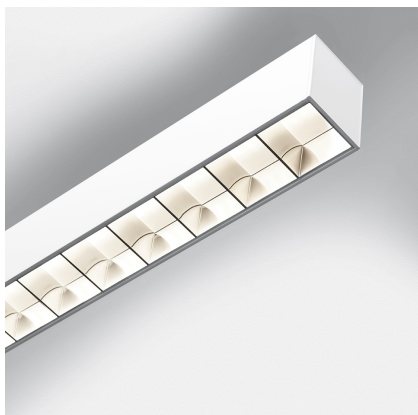

Smart Office Controlled Emission Tunable White 1129mm DALI White

Carlotta de Bevilacqua

IP20  **TW** Regulable: 

LUMINARIA

- Potencia (W): **37W**
- CCT: **2700K-5700K**
- Dimmable Typology: **Dali**

ESPECIFICACIONES

Smart Office is a suspension appliance designed for office premises to ensure excellent performance with utmost simplicity. While its look, characterized by a lamellar optical unit, recalls traditional fluorescent suspension appliances, its heart encloses an advanced LED technology. An innovative optical study produces a very uniform light, without multiple shades or spots and without glaring (UGR <19, luminance < 3000 cd/m² at 65°), yet ensuring a high yield. The light emitted by a LED strip is controlled by a mixing chamber before being emitted through a traditional lamellar optical unit.

CÓDIGO PRODUCTO: AG09001

CARACTERÍSTICAS

- Código del artículo: **AG09001**
- Color: **White**
- Instalación: **Suspensión**
- Serie: **Architectural Indoor**
- Entorno de uso: **Interior**
- diseño: **Carlotta de Bevilacqua**

DIMENSIONES

- Longitud: **cm 113**
- Ancho: **cm 6.5**
- Altura: **cm 9**
- Longitud base: **cm 13**
- Ancho base: **cm 8.8**
- Altura máxima del techo: **cm 120**

FUENTES DE LUZ INCLUIDAS

- Categoría: **Led TW**
- Numero: **1**
- Potencia (W): **37W**