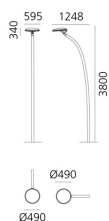

Solar Tree 2.0 - 380

Ross Lovegrove

IP65  

LUMINAIRE

- Watt: **35W**
- Delivered lumens output: **2300lm**
- CCT: **4000K**
- CRI: **90**

Notes

Ideal for lighting cycle paths, pedestrians and historic centers. Distance between poles 14 meters.

PRODUCT CODE: AU00304

FEATURES

- Article Code: **AU00304**
- Colour: **Black**
- Installation: **Pole**
- Series: **Architectural Outdoor**
- Environment: **Outdoor**
- design by: **Ross Lovegrove**

DIMENSIONS

- Length: **cm 59.5**
- Width: **cm 124.8**
- Height: **cm 380**

SOURCES INCLUDED

- Category: **Led**
- Number: **1**
- Watt: **35W**
- Color Tolerance: **MacAdam 3SDCM**
- Service Life: **L70 (6K) 50000h**