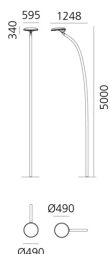

Solar Tree 2.0 - 500

Ross Lovegrove

IP65  

LUMINAIRE

- Watt: **35W**
- Delivered lumens output: **3200lm**
- CCT: **4000K**
- CRI: **90**

Notes

Ideal for roads and vehicular path in urban centers. Distance between poles 18 meters.

DESCRIPTION

Solar Tree 2.0 has progressed to become a family of modular solutions. Different post heights, and two different heads: these are the structural features to use to put together various configurations to accommodate the needs of urban areas, with solutions that are not only functional but also interactive and energy-smart, to promote a new sustainable and social dimension for the city and for mankind. Solar tree 2.0 has become a smart, latest-generation platform capable of establishing a personal connection with individual users or with smart and "SENSEable" city networks.

PRODUCT CODE: AU00404

FEATURES

- Article Code: **AU00404**
- Colour: **Black**
- Installation: **Pole**
- Series: **Architectural Outdoor**
- Environment: **Outdoor**
- design by: **Ross Lovegrove**

DIMENSIONS

- Length: **cm 59.5**
- Width: **cm 124.8**
- Height: **cm 500**

SOURCES INCLUDED

- Category: **Led**
- Number: **1**
- Watt: **35W**
- Color Tolerance: **MacAdam 3SDCM**
- Service Life: **L70 (6K) 50000h**