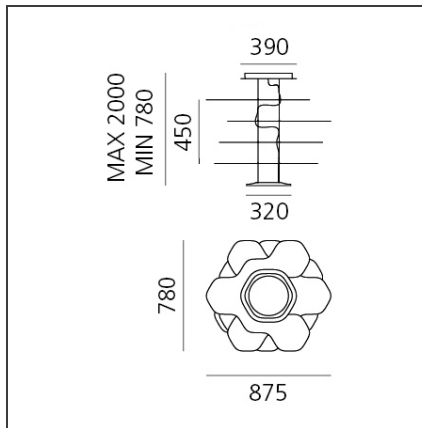

Space Cloud

IP20  Dimmbar: 

DESIGN

Ross Lovegrove

BESCHREIBUNG

Suspension lamp "SPACE CLOUD" is a highly modular suspension lighting system with a great potential for creating large density installations. It can be configured in vertical or horizontal layers as light capturing surfaces that allow light to both reflect and be absorbed through each sheets spatially designed hexagonal hole matrix. Its lightweight and made from 100% aluminium that has been anodized so that the colour/surface treatment is an integral part of its physicality as in Space technology. Its concept has been inspired by NASA's photos from space of the Earth and the incredible quality of light one perceives as the colour of the Earth itself influences with warmth and crystal clarity of the sun's rays.

TECHNISCHE ZEICHNUNGEN

FUNKTIONEN

Artikelnummer:	- - -	Material:	Alluminium
Farbe:	Aluminium	Serie:	Scenarios
Installation:	Pendelleuchte		

DIMENSION

Durchmesser Fuß:	cm 31.4
Max Höhe von der Decke:	cm 200