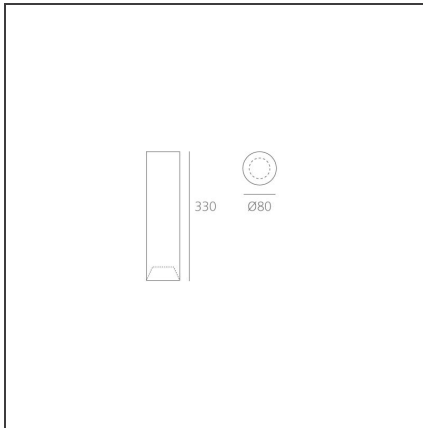

Tagora Ceiling 80 - Led 36° 3000K - Beige/White - Dimmable Dali

IP20    Dimmerable: 

DESIGN BY

S./R. Cornelissen

DESCRIPTION

Series of ceiling mounted luminaires available in 4 diameters (80 mm, 270 mm, 570 mm, 970 mm), using high-output LEDs, Retrofit LEDs. □Aluminium body available in different two-coloured versions: beige/white, grey/white, black/orange, black/vert and black/blue. □Tagora 80 and 270 offer a high-output spot light with aluminium optics. □Tagora 270 uses a proprietary system based□on a hybrid combined lens and reflector optic. This system helps to create defined narrow beams using high-powered LED modules of large dimensions. □Tagora 570 and 970 come with a PMMA diffuser, offering a comfortable diffused light. LED versions use high-output sources. □Integrated electronic power supply, dimmable or non-dimmable options, depending on the version. Only ceiling mounted installation allowed.□Compliant with standard EN60598-1 and other specific standards.

TECHNICAL DRAWINGS

FEATURES

Article Code:	AB08152	Material:	Aluminium
Colour:	Beige/White	Series:	Indoor
Installation:	Ceiling		

DIMENSIONS

Height:	cm 33	Cutout shape:	Rounded
Weight:	kg 1.1	Glow Wire Test:	960