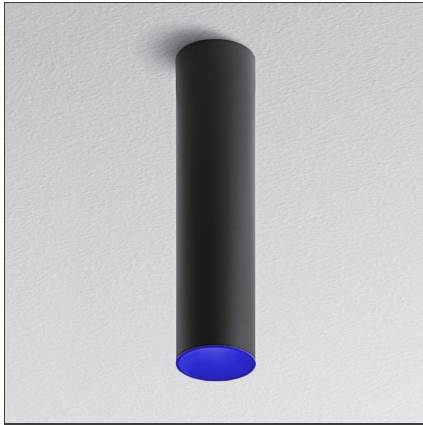

Tagora Ceiling 80 - Led 36° 3000K - Black/Blue - Dimmable Dali

IP20    Dimmerable:  

DESIGN BY

S./R. Cornelissen

DESCRIPTION

Series of ceiling mounted luminaires available in 4 diameters (80 mm, 270 mm, 570 mm, 970 mm), using high-output LEDs, Retrofit LEDs. □Aluminium body available in different two-coloured versions: beige/white, grey/white, black/orange, black/vert and black/blue. □Tagora 80 and 270 offer a high-output spot light with aluminium optics. □Tagora 270 uses a proprietary system based□on a hybrid combined lens and reflector optic. This system helps to create defined narrow beams using high-powered LED modules of large dimensions. □Tagora 570 and 970 come with a PMMA diffuser, offering a comfortable diffused light. LED versions use high-output sources. □Integrated electronic power supply, dimmable or non-dimmable options, depending on the version. Only ceiling mounted installation allowed.□Compliant with standard EN60598-1 and other specific standards.

TECHNICAL DRAWINGS

FEATURES

Article Code:	AB08158	Material:	Aluminium
Colour:	Black/Blue	Series:	Indoor
Installation:	Ceiling		

DIMENSIONS

Height:	cm 33	Cutout shape:	Rounded
Weight:	kg 1.1	Glow Wire Test:	960

INCLUDED SOURCES

Category:	LED	Color temperature (K):	3000K
Number:	1	Color Tolerance:	MacAdam 3SDCM
Watt:	14W	CRI:	90
Type:	0	Service Life:	L70 (6K) 60000h
Class:	A		

LUMINAIRE

Power Supply:	220/240Vac 50/60Hz electronic ballast included	Delivered lumens output (lm):	1027lm
Transformer availability:	Integrated	CCT:	3000K
Watt:	14W	Efficiency:	69%
Voltage:	220V-240V	Efficacy:	73.39lm/W
		CRI:	90
		Dimmable Typology:	Dali