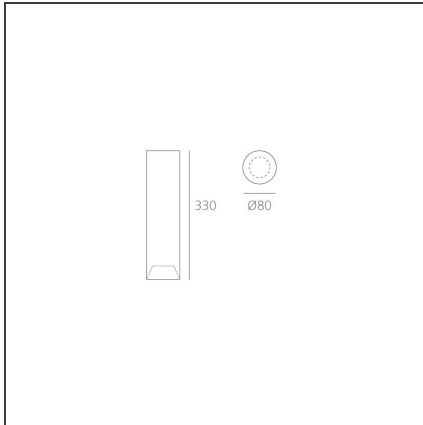

Tagora Ceiling 80 - Led 36° 3000K - Black/Blue - Undimmable

IP20  

DESIGN BY

S./R. Cornelissen

DESCRIPTION

Series of ceiling mounted luminaires available in 4 diameters (80 mm, 270 mm, 570 mm, 970 mm), using high-output LEDs, Retrofit LEDs. □Aluminium body available in different two-coloured versions: beige/white, grey/white, black/orange, black/vert and black/blue. □Tagora 80 and 270 offer a high-output spot light with aluminium optics. □Tagora 270 uses a proprietary system based□on a hybrid combined lens and reflector optic. This system helps to create defined narrow beams using high-powered LED modules of large dimensions. □Tagora 570 and 970 come with a PMMA diffuser, offering a comfortable diffused light. LED versions use high-output sources. □Integrated electronic power supply, dimmable or non-dimmable options, depending on the version. Only ceiling mounted installation allowed.□Compliant with standard EN60598-1 and other specific standards.

TECHNICAL DRAWINGS

FEATURES

Article Code:	AB06158	Material:	Aluminium
Colour:	Black/Blue	Series:	Indoor
Installation:	Ceiling		

DIMENSIONS

Height:	cm 33	Cutout shape:	Rounded
Weight:	kg 1.1	Glow Wire Test:	960