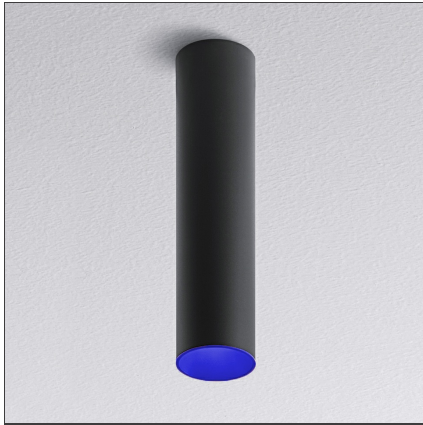

Tagora Ceiling 80 - Led 36° 3000K - Black/Blue - Undimmable

IP20  

DESIGN BY

S./R. Cornelissen

DESCRIPTION

Series of ceiling mounted luminaires available in 4 diameters (80 mm, 270 mm, 570 mm, 970 mm), using high-output LEDs, Retrofit LEDs. □Aluminium body available in different two-coloured versions: beige/white, grey/white, black/orange, black/vert and black/blue. □Tagora 80 and 270 offer a high-output spot light with aluminium optics. □Tagora 270 uses a proprietary system based□on a hybrid combined lens and reflector optic. This system helps to create defined narrow beams using high-powered LED modules of large dimensions. □Tagora 570 and 970 come with a PMMA diffuser, offering a comfortable diffused light. LED versions use high-output sources. □Integrated electronic power supply, dimmable or non-dimmable options, depending on the version. Only ceiling mounted installation allowed.□Compliant with standard EN60598-1 and other specific standards.

TECHNICAL DRAWINGS

FEATURES

Article Code:	AB06158	Material:	Aluminium
Colour:	Black/Blue	Series:	Indoor
Installation:	Ceiling		

DIMENSIONS

Height:	cm 33	Cutout shape:	Rounded
Weight:	kg 1.1	Glow Wire Test:	960

INCLUDED SOURCES

Category:	LED	Color temperature (K):	3000K
Number:	1	Color Tolerance:	MacAdam 3SDCM
Watt:	14W	CRI:	90
Type:	0	Service Life:	L70 (6K) 60000h
Class:	A		

LUMINAIRE

Power Supply:	220/240Vac 50/60Hz electronic ballast included	Delivered lumens output (lm):	1027lm
Trasformer availability:	Integrated	CCT:	3000K
Watt:	14W	Efficiency:	69%
Voltage:	220V-240V	Efficacy:	73.39lm/W
		CRI:	90