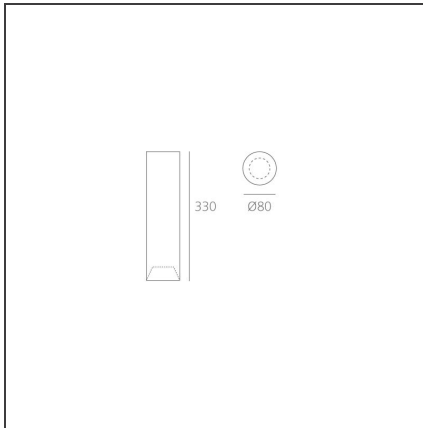

Tagora Ceiling 80 - Led 36° 3000K - Black/Orange - Dimmable Dali

IP20   Dimmerable: 

DESIGN BY

S./R. Cornelissen

DESCRIPTION

Series of ceiling mounted luminaires available in 4 diameters (80 mm, 270 mm, 570 mm, 970 mm), using high-output LEDs, Retrofit LEDs. □Aluminium body available in different two-coloured versions: beige/white, grey/white, black/orange, black/vert and black/blue. □Tagora 80 and 270 offer a high-output spot light with aluminium optics. □Tagora 270 uses a proprietary system based□on a hybrid combined lens and reflector optic. This system helps to create defined narrow beams using high-powered LED modules of large dimensions. □Tagora 570 and 970 come with a PMMA diffuser, offering a comfortable diffused light. LED versions use high-output sources. □Integrated electronic power supply, dimmable or non-dimmable options, depending on the version. Only ceiling mounted installation allowed.□Compliant with standard EN60598-1 and other specific standards.

TECHNICAL DRAWINGS

FEATURES

Article Code:	AB08157	Material:	Aluminium
Colour:	Orange/Black	Series:	Indoor
Installation:	Ceiling		

DIMENSIONS

Height:	cm 33	Cutout shape:	Rounded
Weight:	kg 1.1	Glow Wire Test:	960