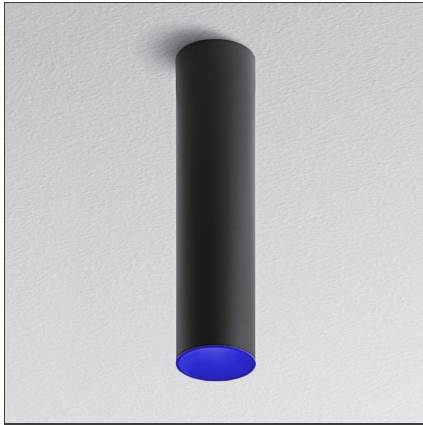

Tagora Ceiling 80 - Led 44° 3000K - Black/Blue - Undimmable

IP20  

DESIGN BY

S./R. Cornelissen

DESCRIPTION

Series of ceiling mounted luminaires available in 4 diameters (80 mm, 270 mm, 570 mm, 970 mm), using high-output LEDs, Retrofit LEDs. □Aluminium body available in different two-coloured versions: beige/white, grey/white, black/orange, black/vert and black/blue. □Tagora 80 and 270 offer a high-output spot light with aluminium optics. □Tagora 270 uses a proprietary system based□on a hybrid combined lens and reflector optic. This system helps to create defined narrow beams using high-powered LED modules of large dimensions. □Tagora 570 and 970 come with a PMMA diffuser, offering a comfortable diffused light. LED versions use high-output sources. □Integrated electronic power supply, dimmable or non-dimmable options, depending on the version. Only ceiling mounted installation allowed.□Compliant with standard EN60598-1 and other specific standards.

TECHNICAL DRAWINGS

FEATURES

Article Code:	AB06258	Material:	Aluminium
Colour:	Black/Blue	Series:	Indoor
Installation:	Ceiling		

DIMENSIONS

Height:	cm 33	Cutout shape:	Rounded
Weight:	kg 1.1	Glow Wire Test:	960

INCLUDED SOURCES

Category:	LED	Color temperature (K):	3000K
Number:	1	Color Tolerance:	MacAdam 3SDCM
Watt:	14W	CRI:	90
Type:	0	Service Life:	L70 (6K) 60000h
Class:	A		

LUMINAIRE

Power Supply:	220/240Vac 50/60Hz electronic ballast included	Delivered lumens output (lm):	1111lm
Transformer availability:	Integrated	CCT:	3000K
Watt:	14W	Efficiency:	75%
Voltage:	220V-240V	Efficacy:	79.34lm/W
		CRI:	90