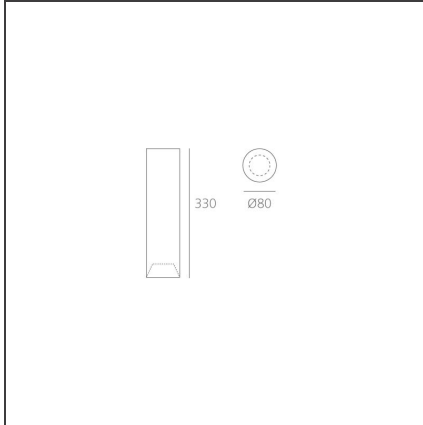

Tagora Ceiling 80 - Led 44° 3000K - Black/Orange - Dimmable Dali

IP20   Dimmerable: 

DESIGN BY

S./R. Cornelissen

DESCRIPTION

Series of ceiling mounted luminaires available in 4 diameters (80 mm, 270 mm, 570 mm, 970 mm), using high-output LEDs, Retrofit LEDs. □Aluminium body available in different two-coloured versions: beige/white, grey/white, black/orange, black/vert and black/blue. □Tagora 80 and 270 offer a high-output spot light with aluminium optics. □Tagora 270 uses a proprietary system based□on a hybrid combined lens and reflector optic. This system helps to create defined narrow beams using high-powered LED modules of large dimensions. □Tagora 570 and 970 come with a PMMA diffuser, offering a comfortable diffused light. LED versions use high-output sources. □Integrated electronic power supply, dimmable or non-dimmable options, depending on the version. Only ceiling mounted installation allowed.□Compliant with standard EN60598-1 and other specific standards.

TECHNICAL DRAWINGS

FEATURES

Article Code:	AB08257	Material:	Aluminium
Colour:	Orange/Black	Series:	Indoor
Installation:	Ceiling		

DIMENSIONS

Height:	cm 33	Cutout shape:	Rounded
Weight:	kg 1.1	Glow Wire Test:	960