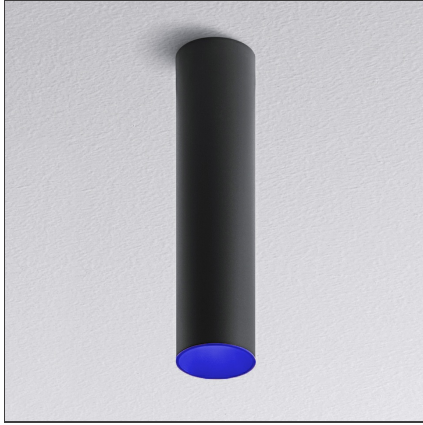

Tagora Ceiling 80 - Led 44° 4000K - Black/Blue - Dimmable Dali

IP20   Dimmerable: 

DESIGN BY

S./R. Cornelissen

DESCRIPTION

Series of ceiling mounted luminaires available in 4 diameters (80 mm, 270 mm, 570 mm, 970 mm), using high-output LEDs, Retrofit LEDs. □Aluminium body available in different two-coloured versions: beige/white, grey/white, black/orange, black/vert and black/blue. □Tagora 80 and 270 offer a high-output spot light with aluminium optics. □Tagora 270 uses a proprietary system based□on a hybrid combined lens and reflector optic. This system helps to create defined narrow beams using high-powered LED modules of large dimensions. □Tagora 570 and 970 come with a PMMA diffuser, offering a comfortable diffused light. LED versions use high-output sources. □Integrated electronic power supply, dimmable or non-dimmable options, depending on the version. Only ceiling mounted installation allowed.□Compliant with standard EN60598-1 and other specific standards.

TECHNICAL DRAWINGS

FEATURES

Article Code:	AB08558	Material:	Aluminium
Colour:	Black/Blue	Series:	Indoor
Installation:	Ceiling		

DIMENSIONS

Height:	cm 33	Cutout shape:	Rounded
Weight:	kg 1.1	Glow Wire Test:	960

INCLUDED SOURCES

Category:	LED	Color temperature (K):	4000K
Number:	1	Color Tolerance:	MacAdam 3SDCM
Watt:	14W	CRI:	90
Type:	0	Service Life:	L70 (6K) 60000h
Class:	A		

LUMINAIRE

Power Supply:	220/240Vac 50/60Hz electronic ballast included	Delivered lumens output (lm):	1145lm
Transformer availability:	Integrated	CCT:	4000K
Watt:	14W	Efficiency:	75%
Voltage:	220V-240V	Efficacy:	81.8lm/W
		CRI:	90
		Dimmable Typology:	Dali