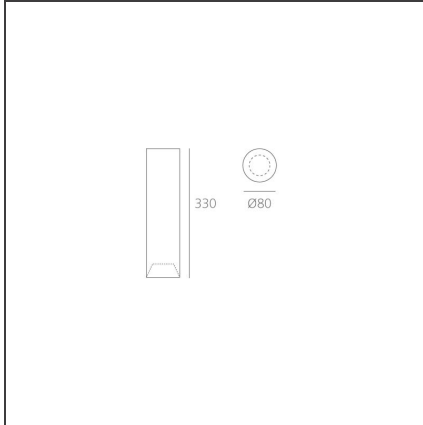

Tagora Ceiling 80 - Led 44° 4000K - Black/Blue - Dimmable Dali

IP20   Dimmerable: 

DESIGN BY

S./R. Cornelissen

DESCRIPTION

Series of ceiling mounted luminaires available in 4 diameters (80 mm, 270 mm, 570 mm, 970 mm), using high-output LEDs, Retrofit LEDs. □Aluminium body available in different two-coloured versions: beige/white, grey/white, black/orange, black/vert and black/blue. □Tagora 80 and 270 offer a high-output spot light with aluminium optics. □Tagora 270 uses a proprietary system based□on a hybrid combined lens and reflector optic. This system helps to create defined narrow beams using high-powered LED modules of large dimensions. □Tagora 570 and 970 come with a PMMA diffuser, offering a comfortable diffused light. LED versions use high-output sources. □Integrated electronic power supply, dimmable or non-dimmable options, depending on the version. Only ceiling mounted installation allowed.□Compliant with standard EN60598-1 and other specific standards.

TECHNICAL DRAWINGS

FEATURES

Article Code:	AB08558	Material:	Aluminium
Colour:	Black/Blue	Series:	Indoor
Installation:	Ceiling		

DIMENSIONS

Height:	cm 33	Cutout shape:	Rounded
Weight:	kg 1.1	Glow Wire Test:	960