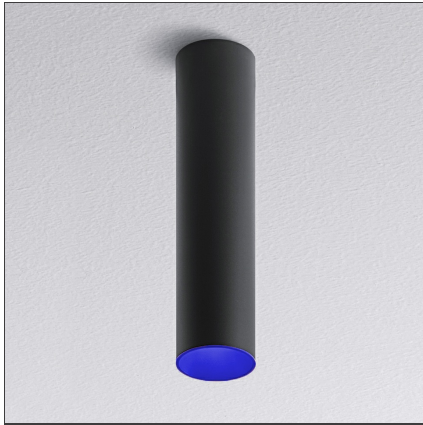

Tagora Ceiling 80 - Led 44° 4000K - Black/Blue - Undimmable

IP20  

DESIGN BY

S./R. Cornelissen

DESCRIPTION

Series of ceiling mounted luminaires available in 4 diameters (80 mm, 270 mm, 570 mm, 970 mm), using high-output LEDs, Retrofit LEDs. □Aluminium body available in different two-coloured versions: beige/white, grey/white, black/orange, black/vert and black/blue. □Tagora 80 and 270 offer a high-output spot light with aluminium optics. □Tagora 270 uses a proprietary system based□on a hybrid combined lens and reflector optic. This system helps to create defined narrow beams using high-powered LED modules of large dimensions. □Tagora 570 and 970 come with a PMMA diffuser, offering a comfortable diffused light. LED versions use high-output sources. □Integrated electronic power supply, dimmable or non-dimmable options, depending on the version. Only ceiling mounted installation allowed.□Compliant with standard EN60598-1 and other specific standards.

TECHNICAL DRAWINGS

FEATURES

Article Code:	AB06558	Material:	Aluminium
Colour:	Black/Blue	Series:	Indoor
Installation:	Ceiling		

DIMENSIONS

Height:	cm 33	Cutout shape:	Rounded
Weight:	kg 1.1	Glow Wire Test:	960

INCLUDED SOURCES

Category:	LED	Color temperature (K):	4000K
Number:	1	Color Tolerance:	MacAdam 3SDCM
Watt:	14W	CRI:	90
Type:	0	Service Life:	L70 (6K) 60000h
Class:	A		

LUMINAIRE

Power Supply:	220/240Vac 50/60Hz electronic ballast included	Delivered lumens output (lm):	1145lm
Transformer availability:	Integrated	CCT:	4000K
Watt:	14W	Efficiency:	75%
Voltage:	220V-240V	Efficacy:	81.8lm/W
		CRI:	90