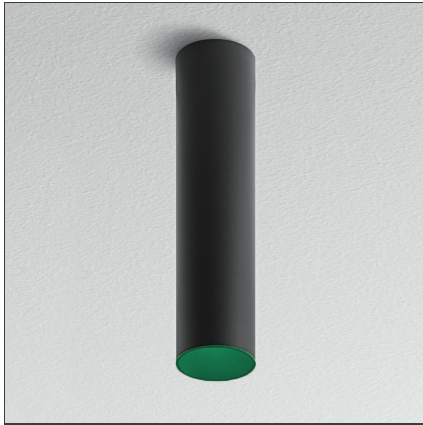

Tagora Ceiling 80 - Led 44° 4000K - Black/Green - Dimmable Dali

IP20    Dimmerable: 

DESIGN BY

S./R. Cornelissen

DESCRIPTION

Series of ceiling mounted luminaires available in 4 diameters (80 mm, 270 mm, 570 mm, 970 mm), using high-output LEDs, Retrofit LEDs. □Aluminium body available in different two-coloured versions: beige/white, grey/white, black/orange, black/vert and black/blue. □Tagora 80 and 270 offer a high-output spot light with aluminium optics. □Tagora 270 uses a proprietary system based□on a hybrid combined lens and reflector optic. This system helps to create defined narrow beams using high-powered LED modules of large dimensions. □Tagora 570 and 970 come with a PMMA diffuser, offering a comfortable diffused light. LED versions use high-output sources. □Integrated electronic power supply, dimmable or non-dimmable options, depending on the version. Only ceiling mounted installation allowed.□Compliant with standard EN60598-1 and other specific standards.

TECHNICAL DRAWINGS

FEATURES

Article Code:	AB08559	Material:	Aluminium
Colour:	Black/Green	Series:	Indoor
Installation:	Ceiling		

DIMENSIONS

Height:	cm 33	Cutout shape:	Rounded
Weight:	kg 1.1	Glow Wire Test:	960

INCLUDED SOURCES

Category:	LED	Color temperature (K):	4000K
Number:	1	Color Tolerance:	MacAdam 3SDCM
Watt:	14W	CRI:	90
Type:	0	Service Life:	L70 (6K) 60000h
Class:	A		

LUMINAIRE

Power Supply:	220/240Vac 50/60Hz electronic ballast included	Delivered lumens output (lm):	1145lm
Transformer availability:	Integrated	CCT:	4000K
Watt:	14W	Efficiency:	75%
Voltage:	220V-240V	Efficacy:	81.8lm/W
		CRI:	90
		Dimmable Typology:	Dali