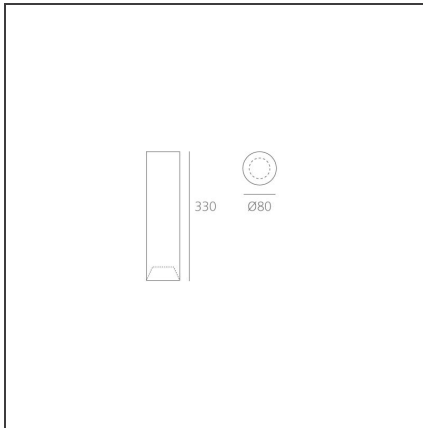

Tagora Ceiling 80 - Led 44° 4000K - Black/Orange - Dimmable Dali

IP20   Dimmerable: 

DESIGN BY

S./R. Cornelissen

DESCRIPTION

Series of ceiling mounted luminaires available in 4 diameters (80 mm, 270 mm, 570 mm, 970 mm), using high-output LEDs, Retrofit LEDs. □Aluminium body available in different two-coloured versions: beige/white, grey/white, black/orange, black/vert and black/blue. □Tagora 80 and 270 offer a high-output spot light with aluminium optics. □Tagora 270 uses a proprietary system based□on a hybrid combined lens and reflector optic. This system helps to create defined narrow beams using high-powered LED modules of large dimensions. □Tagora 570 and 970 come with a PMMA diffuser, offering a comfortable diffused light. LED versions use high-output sources. □Integrated electronic power supply, dimmable or non-dimmable options, depending on the version. Only ceiling mounted installation allowed.□Compliant with standard EN60598-1 and other specific standards.

TECHNICAL DRAWINGS

FEATURES

Article Code:	AB08557	Material:	Aluminium
Colour:	Orange/Black	Series:	Indoor
Installation:	Ceiling		

DIMENSIONS

Height:	cm 33	Cutout shape:	Rounded
Weight:	kg 1.1	Glow Wire Test:	960