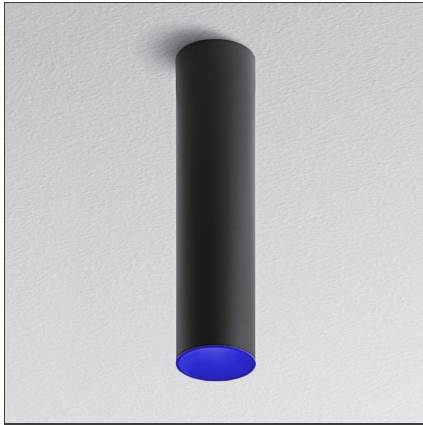

Tagora Ceiling 80 - Led 52° 3000K - Black/Blue - Dimmable Dali

IP20   Dimmerable: 

DESIGN BY

S./R. Cornelissen

DESCRIPTION

Series of ceiling mounted luminaires available in 4 diameters (80 mm, 270 mm, 570 mm, 970 mm), using high-output LEDs, Retrofit LEDs. □Aluminium body available in different two-coloured versions: beige/white, grey/white, black/orange, black/vert and black/blue. □Tagora 80 and 270 offer a high-output spot light with aluminium optics. □Tagora 270 uses a proprietary system based□on a hybrid combined lens and reflector optic. This system helps to create defined narrow beams using high-powered LED modules of large dimensions. □Tagora 570 and 970 come with a PMMA diffuser, offering a comfortable diffused light. LED versions use high-output sources. □Integrated electronic power supply, dimmable or non-dimmable options, depending on the version. Only ceiling mounted installation allowed.□Compliant with standard EN60598-1 and other specific standards.

TECHNICAL DRAWINGS

FEATURES

Article Code:	AB08358	Material:	Aluminium
Colour:	Black/Blue	Series:	Indoor
Installation:	Ceiling		

DIMENSIONS

Height:	cm 33	Cutout shape:	Rounded
Weight:	kg 1.1	Glow Wire Test:	960

INCLUDED SOURCES

Category:	LED	Color temperature (K):	3000K
Number:	1	Color Tolerance:	MacAdam 3SDCM
Watt:	14W	CRI:	90
Type:	0	Service Life:	L70 (6K) 60000h
Class:	A		

LUMINAIRE

Power Supply:	220/240Vac 50/60Hz electronic ballast included	Delivered lumens output (lm):	1016lm
Transformer availability:	Integrated	CCT:	3000K
Watt:	14W	Efficiency:	68%
Voltage:	220V-240V	Efficacy:	72.54lm/W
		CRI:	90
		Dimmable Typology:	Dali