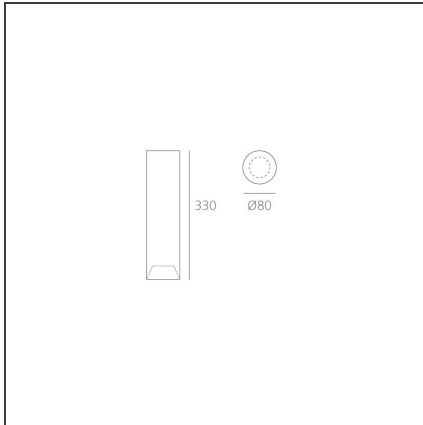

Tagora Ceiling 80 - Led 52° 3000K - Black/Blue - Undimmable

IP20  

DESIGN BY

S./R. Cornelissen

DESCRIPTION

Series of ceiling mounted luminaires available in 4 diameters (80 mm, 270 mm, 570 mm, 970 mm), using high-output LEDs, Retrofit LEDs. □Aluminium body available in different two-coloured versions: beige/white, grey/white, black/orange, black/vert and black/blue. □Tagora 80 and 270 offer a high-output spot light with aluminium optics. □Tagora 270 uses a proprietary system based□on a hybrid combined lens and reflector optic. This system helps to create defined narrow beams using high-powered LED modules of large dimensions. □Tagora 570 and 970 come with a PMMA diffuser, offering a comfortable diffused light. LED versions use high-output sources. □Integrated electronic power supply, dimmable or non-dimmable options, depending on the version. Only ceiling mounted installation allowed.□Compliant with standard EN60598-1 and other specific standards.

TECHNICAL DRAWINGS

FEATURES

Article Code:	AB06358	Material:	Aluminium
Colour:	Black/Blue	Series:	Indoor
Installation:	Ceiling		

DIMENSIONS

Height:	cm 33	Cutout shape:	Rounded
Weight:	kg 1.1	Glow Wire Test:	960