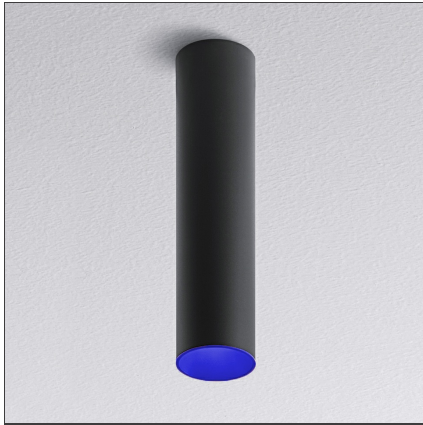

Tagora Ceiling 80 - Led 52° 3000K - Black/Blue - Undimmable

IP20  

DESIGN BY

S./R. Cornelissen

DESCRIPTION

Series of ceiling mounted luminaires available in 4 diameters (80 mm, 270 mm, 570 mm, 970 mm), using high-output LEDs, Retrofit LEDs. □Aluminium body available in different two-coloured versions: beige/white, grey/white, black/orange, black/vert and black/blue. □Tagora 80 and 270 offer a high-output spot light with aluminium optics. □Tagora 270 uses a proprietary system based□on a hybrid combined lens and reflector optic. This system helps to create defined narrow beams using high-powered LED modules of large dimensions. □Tagora 570 and 970 come with a PMMA diffuser, offering a comfortable diffused light. LED versions use high-output sources. □Integrated electronic power supply, dimmable or non-dimmable options, depending on the version. Only ceiling mounted installation allowed.□Compliant with standard EN60598-1 and other specific standards.

TECHNICAL DRAWINGS

FEATURES

Article Code:	AB06358	Material:	Aluminium
Colour:	Black/Blue	Series:	Indoor
Installation:	Ceiling		

DIMENSIONS

Height:	cm 33	Cutout shape:	Rounded
Weight:	kg 1.1	Glow Wire Test:	960

INCLUDED SOURCES

Category:	LED	Color temperature (K):	3000K
Number:	1	Color Tolerance:	MacAdam 3SDCM
Watt:	14W	CRI:	90
Type:	0	Service Life:	L70 (6K) 60000h
Class:	A		

LUMINAIRE

Power Supply:	220/240Vac 50/60Hz electronic ballast included	Delivered lumens output (lm):	1016lm
Transformer availability:	Integrated	CCT:	3000K
Watt:	14W	Efficiency:	68%
Voltage:	220V-240V	Efficacy:	72.54lm/W
		CRI:	90