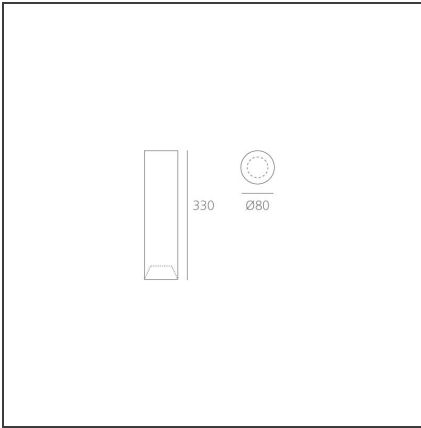

Tagora Ceiling 80 - Led GU10 - Beige/White

IP20  

DESIGN BY

S./R. Cornelissen

DESCRIPTION

Series of ceiling mounted luminaires available in 4 diameters (80 mm, 270 mm, 570 mm, 970 mm), using high-output LEDs, Retrofit LEDs. □Aluminium body available in different two-coloured versions: beige/white, grey/white, black/orange, black/vert and black/blue. □Tagora 80 and 270 offer a high-output spot light with aluminium optics. □Tagora 270 uses a proprietary system based□on a hybrid combined lens and reflector optic. This system helps to create defined narrow beams using high-powered LED modules of large dimensions. □Tagora 570 and 970 come with a PMMA diffuser, offering a comfortable diffused light. LED versions use high-output sources. □Integrated electronic power supply, dimmable or non-dimmable options, depending on the version. Only ceiling mounted installation allowed.□Compliant with standard EN60598-1 and other specific standards.

TECHNICAL DRAWINGS

FEATURES

Article Code:	M018920	Material:	Aluminium
Colour:	Beige/White	Series:	Indoor
Installation:	Ceiling		

DIMENSIONS

Height:	cm 33	Cutout shape:	Rounded
Weight:	kg 1.1	Glow Wire Test:	960