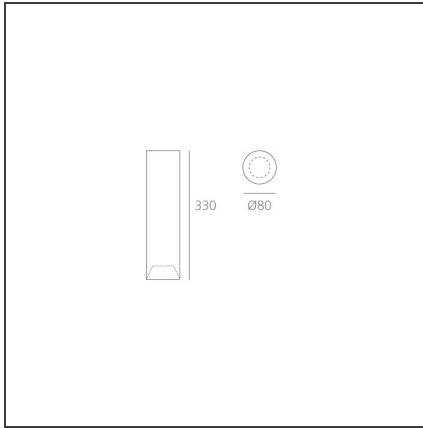

Tagora Ceiling 80 - Led GU10 - Black/Blue

IP20  

DESIGN BY

S./R. Cornelissen

DESCRIPTION

Series of ceiling mounted luminaires available in 4 diameters (80 mm, 270 mm, 570 mm, 970 mm), using high-output LEDs, Retrofit LEDs. □Aluminium body available in different two-coloured versions: beige/white, grey/white, black/orange, black/vert and black/blue. □Tagora 80 and 270 offer a high-output spot light with aluminium optics. □Tagora 270 uses a proprietary system based□on a hybrid combined lens and reflector optic. This system helps to create defined narrow beams using high-powered LED modules of large dimensions. □Tagora 570 and 970 come with a PMMA diffuser, offering a comfortable diffused light. LED versions use high-output sources. □Integrated electronic power supply, dimmable or non-dimmable options, depending on the version. Only ceiling mounted installation allowed.□Compliant with standard EN60598-1 and other specific standards.

TECHNICAL DRAWINGS

FEATURES

Article Code:	M018930	Material:	Aluminium
Colour:	Black/Blue	Series:	Indoor
Installation:	Ceiling		

DIMENSIONS

Height:	cm 33	Cutout shape:	Rounded
Weight:	kg 1.1	Glow Wire Test:	960