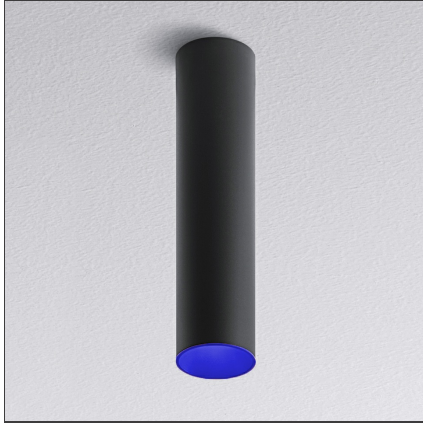

Tagora Ceiling 80 - Led GU10 - Black/Blue

IP20  

DESIGN BY

S./R. Cornelissen

DESCRIPTION

Series of ceiling mounted luminaires available in 4 diameters (80 mm, 270 mm, 570 mm, 970 mm), using high-output LEDs, Retrofit LEDs. □Aluminium body available in different two-coloured versions: beige/white, grey/white, black/orange, black/vert and black/blue. □Tagora 80 and 270 offer a high-output spot light with aluminium optics. □Tagora 270 uses a proprietary system based□on a hybrid combined lens and reflector optic. This system helps to create defined narrow beams using high-powered LED modules of large dimensions. □Tagora 570 and 970 come with a PMMA diffuser, offering a comfortable diffused light. LED versions use high-output sources. □Integrated electronic power supply, dimmable or non-dimmable options, depending on the version. Only ceiling mounted installation allowed.□Compliant with standard EN60598-1 and other specific standards.

TECHNICAL DRAWINGS

FEATURES

Article Code:	M018930	Material:	Aluminium
Colour:	Black/Blue	Series:	Indoor
Installation:	Ceiling		

DIMENSIONS

Height:	cm 33	Cutout shape:	Rounded
Weight:	kg 1.1	Glow Wire Test:	960