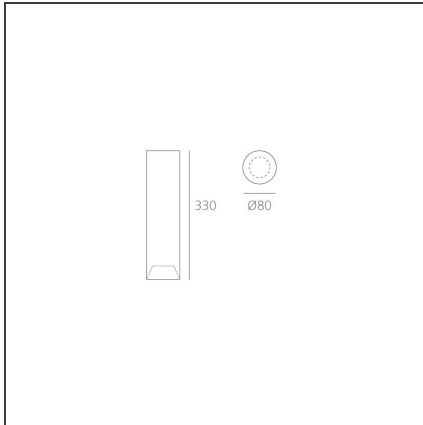

Tagora Ceiling 80 - Led GU10 - Black/Green

IP20  

DESIGN BY

S./R. Cornelissen

DESCRIPTION

Series of ceiling mounted luminaires available in 4 diameters (80 mm, 270 mm, 570 mm, 970 mm), using high-output LEDs, Retrofit LEDs. □Aluminium body available in different two-coloured versions: beige/white, grey/white, black/orange, black/vert and black/blue. □Tagora 80 and 270 offer a high-output spot light with aluminium optics. □Tagora 270 uses a proprietary system based□on a hybrid combined lens and reflector optic. This system helps to create defined narrow beams using high-powered LED modules of large dimensions. □Tagora 570 and 970 come with a PMMA diffuser, offering a comfortable diffused light. LED versions use high-output sources. □Integrated electronic power supply, dimmable or non-dimmable options, depending on the version. Only ceiling mounted installation allowed.□Compliant with standard EN60598-1 and other specific standards.

TECHNICAL DRAWINGS

FEATURES

Article Code:	M018940	Material:	Aluminium
Colour:	Black/Green	Series:	Indoor
Installation:	Ceiling		

DIMENSIONS

Height:	cm 33	Cutout shape:	Rounded
Weight:	kg 1.1	Glow Wire Test:	960