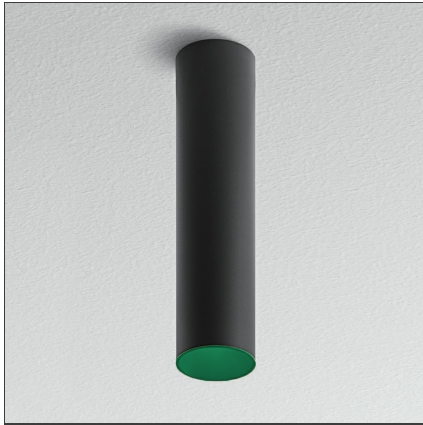

Tagora Ceiling 80 - Led GU10 - Black/Green

IP20  

DESIGN BY

S./R. Cornelissen

DESCRIPTION

Series of ceiling mounted luminaires available in 4 diameters (80 mm, 270 mm, 570 mm, 970 mm), using high-output LEDs, Retrofit LEDs. □Aluminium body available in different two-coloured versions: beige/white, grey/white, black/orange, black/vert and black/blue. □Tagora 80 and 270 offer a high-output spot light with aluminium optics. □Tagora 270 uses a proprietary system based□on a hybrid combined lens and reflector optic. This system helps to create defined narrow beams using high-powered LED modules of large dimensions. □Tagora 570 and 970 come with a PMMA diffuser, offering a comfortable diffused light. LED versions use high-output sources. □Integrated electronic power supply, dimmable or non-dimmable options, depending on the version. Only ceiling mounted installation allowed.□Compliant with standard EN60598-1 and other specific standards.

TECHNICAL DRAWINGS

FEATURES

Article Code:	M018940	Material:	Aluminium
Colour:	Black/Green	Series:	Indoor
Installation:	Ceiling		

DIMENSIONS

Height:	cm 33	Cutout shape:	Rounded
Weight:	kg 1.1	Glow Wire Test:	960