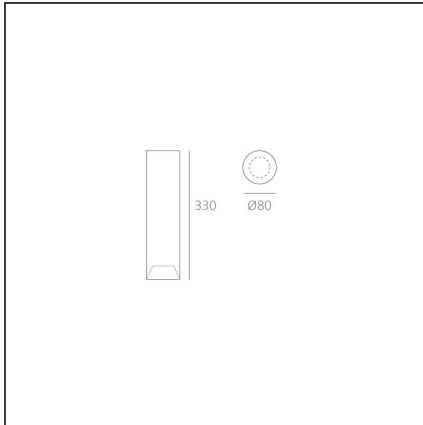

Tagora Ceiling 80 - Led GU10 - Black/Orange

IP20  

DESIGN BY

S./R. Cornelissen

DESCRIPTION

Series of ceiling mounted luminaires available in 4 diameters (80 mm, 270 mm, 570 mm, 970 mm), using high-output LEDs, Retrofit LEDs. □Aluminium body available in different two-coloured versions: beige/white, grey/white, black/orange, black/vert and black/blue. □Tagora 80 and 270 offer a high-output spot light with aluminium optics. □Tagora 270 uses a proprietary system based□on a hybrid combined lens and reflector optic. This system helps to create defined narrow beams using high-powered LED modules of large dimensions. □Tagora 570 and 970 come with a PMMA diffuser, offering a comfortable diffused light. LED versions use high-output sources. □Integrated electronic power supply, dimmable or non-dimmable options, depending on the version. Only ceiling mounted installation allowed.□Compliant with standard EN60598-1 and other specific standards.

TECHNICAL DRAWINGS

FEATURES

Article Code:	M018910	Material:	Aluminium
Colour:	Black/Orange	Series:	Indoor
Installation:	Ceiling		

DIMENSIONS

Height:	cm 33	Cutout shape:	Rounded
Weight:	kg 1.1	Glow Wire Test:	960