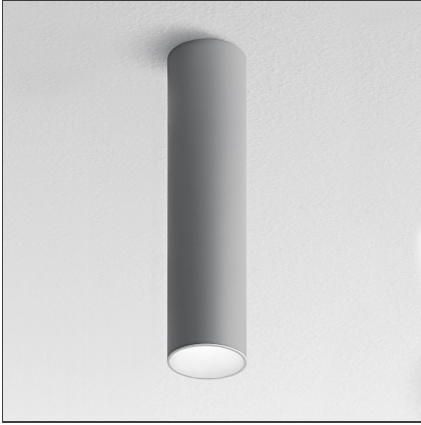

Tagora Ceiling 80 - Led GU10 - Grey/White

IP20  

DESIGN BY

S./R. Cornelissen

DESCRIPTION

Series of ceiling mounted luminaires available in 4 diameters (80 mm, 270 mm, 570 mm, 970 mm), using high-output LEDs, Retrofit LEDs. □Aluminium body available in different two-coloured versions: beige/white, grey/white, black/orange, black/vert and black/blue. □Tagora 80 and 270 offer a high-output spot light with aluminium optics. □Tagora 270 uses a proprietary system based□on a hybrid combined lens and reflector optic. This system helps to create defined narrow beams using high-powered LED modules of large dimensions. □Tagora 570 and 970 come with a PMMA diffuser, offering a comfortable diffused light. LED versions use high-output sources. □Integrated electronic power supply, dimmable or non-dimmable options, depending on the version. Only ceiling mounted installation allowed.□Compliant with standard EN60598-1 and other specific standards.

TECHNICAL DRAWINGS

FEATURES

Article Code:	M018960	Material:	Aluminium
Colour:	Grey/White	Series:	Indoor
Installation:	Ceiling		

DIMENSIONS

Height:	cm 33	Cutout shape:	Rounded
Weight:	kg 1.1	Glow Wire Test:	960