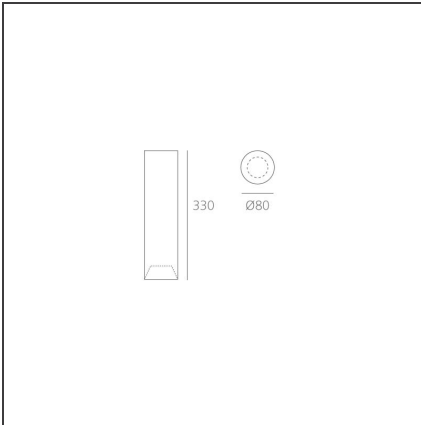

Tagora Ceiling 80 - Led GU10 - Grey/White

IP20  

DESIGN BY

S./R. Cornelissen

DESCRIPTION

Series of ceiling mounted luminaires available in 4 diameters (80 mm, 270 mm, 570 mm, 970 mm), using high-output LEDs, Retrofit LEDs. □Aluminium body available in different two-coloured versions: beige/white, grey/white, black/orange, black/vert and black/blue. □Tagora 80 and 270 offer a high-output spot light with aluminium optics. □Tagora 270 uses a proprietary system based□on a hybrid combined lens and reflector optic. This system helps to create defined narrow beams using high-powered LED modules of large dimensions. □Tagora 570 and 970 come with a PMMA diffuser, offering a comfortable diffused light. LED versions use high-output sources. □Integrated electronic power supply, dimmable or non-dimmable options, depending on the version. Only ceiling mounted installation allowed.□Compliant with standard EN60598-1 and other specific standards.

TECHNICAL DRAWINGS

FEATURES

Article Code:	M018960	Material:	Aluminium
Colour:	Grey/White	Series:	Indoor
Installation:	Ceiling		

DIMENSIONS

Height:	cm 33	Cutout shape:	Rounded
Weight:	kg 1.1	Glow Wire Test:	960