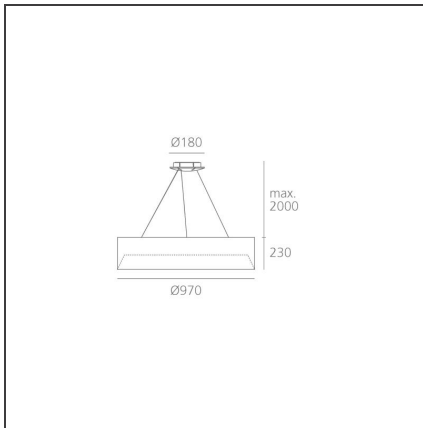

TECHNICAL DRAWINGS

FEATURES

Article Code:	M250921	Material:	Aluminium
Colour:	Beige/White	Series:	Indoor
Installation:	Suspension		

DIMENSIONS

Height:	cm 23	Glow Wire Test:	960°
Weight:	kg 21		

INCLUDED SOURCES

Category:	LED	Color temperature (K):	4000K
Number:	1	Color Tolerance:	MacAdam 3SDCM
Watt:	11W	CRI:	80
Type:	2	Service Life:	L70 (6K) 50000h
Class:	A		
Category:	LED	Color temperature (K):	4000K
Number:	1	Color Tolerance:	MacAdam 3SDCM
Watt:	84W	CRI:	80
Type:	0	Service Life:	L70 (6K) 50000h
Class:	A		

LUMINAIRE

Power Supply:	220/240Vac 50/60Hz electronic ballast included	Delivered lumens output (lm):	7950lm
Watt:	95W	CCT:	4000K
Voltage:	220V-240V	Efficiency:	52%
		Efficacy:	83.68lm/W
		CRI:	80
		Dimmable Typology:	Dali