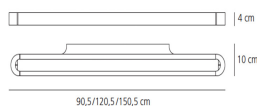

LUMINAIRE

- Power Supply: **Electronic Integrated**
- Watt: **51W**
- Voltage: **220V-240V**
- Delivered lumens output: **5772lm**
- CCT: **3000K**
- Efficiency: **79%**
- Efficacy: **113.18lm/W**
- CRI: **80**
- Dimmable Typology: **Push**

Notes

Lamp included.

DESCRIPTION

PRODUCT CODE: 1918010A

FEATURES

- Article Code: **1918010A**
- Colour: **White**
- Installation: **Wall**
- Material: **Aluminium, methacrylate, polycarbonate**
- Series: **Design Collection**
- Environment: **Indoor**
- Area contract: **Hospitality, null**
- Emission: **Direct/indirect**
- design by: **Neil Poulton**

DIMENSIONS

- Length: **cm 120**
- Width: **cm 10**
- Height: **cm 4**
- Glow Wire Test: **750°C**

SOURCES INCLUDED

- Category: **Led**
- Number: **7**
- Watt: **6.72W**
- Delivered lumens output: **1014lm**
- Color temperature (K): **3000K**
- CRI: **80**
- Color Tolerance: **MacAdam 3SDCM**
- Efficacy: **151lm/W**
- Service Life: **50000-L70**