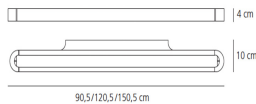

Talo parete 150 LED White - Dimmable

Neil Poulton

IP20     Dimmerable: 

LUMINAIRE

- Power Supply: **Electronic Integrated**
- Watt: **60W**
- Voltage: **220V-240V**
- Delivered lumens output: **6711lm**
- CCT: **3000K**
- Efficiency: **79%**
- Efficacy: **111.84lm/W**
- CRI: **80**
- Dimmable Typology: **Push**

Notes

Lamp included.

DESCRIPTION

PRODUCT CODE: 1920010A

FEATURES

- Article Code: **1920010A**
- Colour: **White**
- Installation: **Wall**
- Material: **Aluminium, methacrylate, polycarbonate**
- Series: **Design Collection**
- Environment: **Indoor**
- Area contract: **Hospitality, null**
- Emission: **Direct/indirect**
- design by: **Neil Poulton**

DIMENSIONS

- Length: **cm 150**
- Width: **cm 10**
- Height: **cm 4**
- Glow Wire Test: **750°C**

SOURCES INCLUDED

- Category: **Led**
- Number: **1**
- Watt: **60W**
- Delivered lumens output: **7920lm**
- Color temperature (K): **3000K**
- CRI: **80**
- Color Tolerance: **3SDCM**
- Efficacy: **132lm/W**