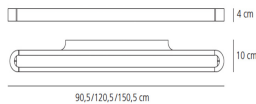

LUMINAIRE

- Power Supply: **Electronic Integrated**
- Watt: **32W**
- Voltage: **220V-240V**
- Delivered lumens output: **3707lm**
- CCT: **3000K**
- Efficiency: **79%**
- Efficacy: **115.84lm/W**
- CRI: **80**
- Dimmable Typology: **Push**

Notes

Lamp included.

DESCRIPTION

PRODUCT CODE: 1916010A

FEATURES

- Article Code: **1916010A**
- Colour: **White**
- Installation: **Wall**
- Material: **Aluminium, methacrylate, polycarbonate**
- Series: **Design Collection**
- Environment: **Indoor**
- Area contract: **Hospitality, null**
- Emission: **Direct/indirect**
- design by: **Neil Poulton**

DIMENSIONS

- Length: **cm 90.5**
- Width: **cm 10**
- Height: **cm 4**
- Glow Wire Test: **750°C**

SOURCES INCLUDED

- Category: **Led**
- Number: **5**
- Watt: **6W**
- Delivered lumens output: **909lm**
- Color temperature (K): **3000K**
- CRI: **80**
- Color Tolerance: **MacAdam 3SDCM**
- Efficacy: **152lm/W**
- Service Life: **50000-L70**