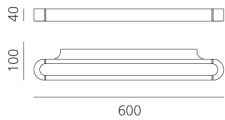

Talo wall 60 LED Dimmable - Polished chrome

Neil Poulton

DESCRIPTION

IP20     Dimmerable: 

LUMINAIRE

- Watt: **25W**
- Voltage: **220-240V**
- Delivered lumens output: **2923lm**
- CCT: **3000K**
- Efficiency: **81%**
- Efficacy: **116.92lm/W**
- CRI: **80**

PRODUCT CODE: 1914050A

FEATURES

- Article Code: **1914050A**
- Colour: **Polished chrome**
- Installation: **Wall**
- Material: **Aluminium, methacrylate, polycarbonate**
- Series: **Design Collection**
- Environment: **Indoor**
- Area contract: **Hospitality, null**
- Emission: **Direct/indirect**
- design by: **Neil Poulton**

DIMENSIONS

- Length: **cm 60**
- Width: **cm 10**
- Height: **cm 4**
- Glow Wire Test: **650°**

SOURCES INCLUDED

- Category: **Led**
- Number: **4**
- Watt: **5.78W**
- Delivered lumens output: **851lm**
- Color temperature (K): **3000K**
- CRI: **80**
- Color Tolerance: **MacAdam 3SDCM**
- Efficacy: **147lm/W**
- Service Life: **50000-L70**