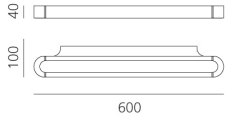

## LUMINAIRE

- Watt: **25W**
- Voltage: **220-240V**
- Delivered lumens output: **2923lm**
- CCT: **3000K**
- Efficiency: **81%**
- Efficacy: **116.92lm/W**
- CRI: **80**

**PRODUCT CODE: 1914060A**

## FEATURES

- Article Code: **1914060A**
- Colour: **Satin copper**
- Installation: **Wall**
- Material: **Aluminium, methacrylate, polycarbonate**
- Series: **Design Collection**
- Environment: **Indoor**
- Area contract: **Hospitality, null**
- Emission: **Direct/indirect**
- design by: **Neil Poulton**

## DIMENSIONS

- Length: **cm 60**
- Width: **cm 10**
- Height: **cm 4**
- Glow Wire Test: **650°**