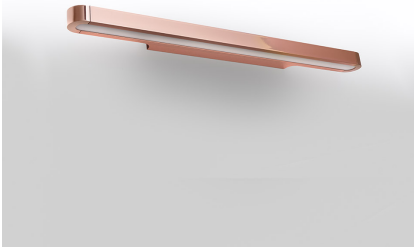

Talo wall 60 LED Dimmable - Satin copper

Neil Poulton

DESCRIPTION

IP20 Dimmerable:

LUMINAIRE

- Watt: **25W**
- Voltage: **220-240V**
- Delivered lumens output: **2923lm**
- CCT: **3000K**
- Efficiency: **81%**
- Efficacy: **116.92lm/W**
- CRI: **80**

PRODUCT CODE: 1914060A

FEATURES

- Article Code: **1914060A**
- Colour: **Satin copper**
- Installation: **Wall**
- Material: **Aluminium, methacrylate, polycarbonate**
- Series: **Design Collection**
- Environment: **Indoor**
- Area contract: **Hospitality, null**
- Emission: **Direct/indirect**
- design by: **Neil Poulton**

DIMENSIONS

- Length: **cm 60**
- Width: **cm 10**
- Height: **cm 4**
- Glow Wire Test: **650°**

SOURCES INCLUDED

- Category: **Led**
- Number: **4**
- Watt: **5.78W**
- Delivered lumens output: **851lm**
- Color temperature (K): **3000K**
- CRI: **80**
- Color Tolerance: **MacAdam 3SDCM**
- Efficacy: **147lm/W**
- Service Life: **50000-L70**