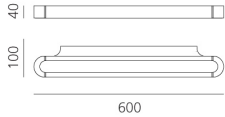

LUMINAIRE

- Watt: **25W**
- Voltage: **220-240V**
- Delivered lumens output: **2923lm**
- CCT: **3000K**
- Efficiency: **81%**
- Efficacy: **116.92lm/W**
- CRI: **80**

DESCRIPTION

PRODUCT CODE: 1914040A

FEATURES

- Article Code: **1914040A**
- Colour: **White**
- Installation: **Wall**
- Material: **Aluminium, methacrylate, polycarbonate**
- Series: **Design Collection**
- Environment: **Indoor**
- Area contract: **Hospitality, null**
- Emission: **Direct/indirect**
- design by: **Neil Poulton**

DIMENSIONS

- Length: **cm 60**
- Width: **cm 10**
- Height: **cm 4**
- Glow Wire Test: **650°**

SOURCES INCLUDED

- Category: **Led**
- Number: **4**
- Watt: **5.78W**
- Delivered lumens output: **851lm**
- Color temperature (K): **3000K**
- CRI: **80**
- Color Tolerance: **MacAdam 3SDCM**
- Efficacy: **147lm/W**
- Service Life: **50000-L70**