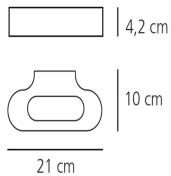

LUMINAIRE

- Power Supply: **Electronic**
- Watt: **20W**
- Voltage: **220V-240V**
- Delivered lumens output: **1344lm**
- CCT: **2700K**
- Efficiency: **80%**
- Efficacy: **67.19lm/W**
- CRI: **90**
- Dimmable Typology: **Push**

Notes

Lamp included.

DESCRIPTION

PRODUCT CODE: 0615W20A

FEATURES

- Article Code: **0615W20A**
- Colour: **Silver**
- Installation: **Wall**
- Material: **Aluminium, methacrylate, polycarbonate**
- Series: **Design Collection**
- Environment: **Indoor**
- Area contract: **Hospitality, null**
- Emission: **Direct/indirect**
- design by: **Neil Poulton**

DIMENSIONS

- Length: **cm 21**
- Width: **cm 10**
- Height: **cm 4.2**
- Glow Wire Test: **750°C**

SOURCES INCLUDED

- Category: **Led**
- Number: **1**
- Watt: **20W**
- Color temperature (K): **2700K**
- CRI: **90**