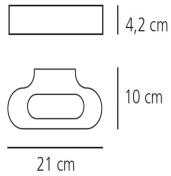

LUMINAIRE

- Power Supply: **Electronic**
- Watt: **20W**
- Voltage: **220V-240V**
- Delivered lumens output: **1344lm**
- CCT: **3000K**
- Efficiency: **80%**
- Efficacy: **67.19lm/W**
- CRI: **90**
- Dimmable Typology: **Push**

Notes

Lamp included.

DESCRIPTION

PRODUCT CODE: 0615020A

FEATURES

- Article Code: **0615020A**
- Colour: **Silver**
- Installation: **Wall**
- Material: **Aluminium, methacrylate, polycarbonate**
- Series: **Design Collection**
- Environment: **Indoor**
- Area contract: **Hospitality, null**
- Emission: **Direct/indirect**
- design by: **Neil Poulton**

DIMENSIONS

- Length: **cm 21**
- Width: **cm 10**
- Height: **cm 4.2**
- Glow Wire Test: **750°C**

SOURCES INCLUDED

- Category: **Led**
- Number: **1**
- Watt: **20W**
- Delivered lumens output: **1500lm**
- Color temperature (K): **3000K**