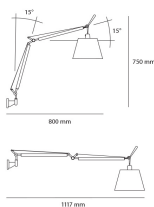

Tolomeo basculante parete - Body Lamp with Parchment Diffuser 180

Michele De Lucchi, Giancarlo Fassina

IP20    

LUMINAIRE

- Watt: **100W**
- Voltage: **220V-240V**
- Delivered lumens output: **1392lm**
- CCT: **2900K**
- Efficiency: **77%**
- Efficacy: **13.92lm/W**
- CRI: **100**

Notes

Possibility to mount LED source on E27 Socket. Complete lamp consists of body lamp + accessories

DESCRIPTION

Cantilevered arms in polished aluminium; diffuser in parchment paper on a plastic frame; wall support in polished aluminium. System of spring balancing. The code refers to the luminaire's body only

DIMENSIONS

- Length: **cm 80**
- Height: **cm 75**
- Max Extension Length: **cm 112**

NOT INCLUDED SOURCES

- Category: **HALO**
- Number: **1**
- Lbs: **Qt32**
- Watt: **46W**
- Socket: **E27**
- Color Rendering: **1a**
- Duration (h): **2000h**