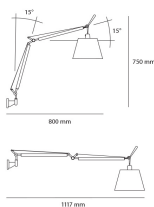

Tolomeo basculante parete - Body Lamp with Satin Diffuser 180

Michele De Lucchi, Giancarlo Fassina

IP20    

LUMINAIRE

- Watt: **100W**
- Voltage: **220V-240V**
- Delivered lumens output: **1392lm**
- Efficiency: **77%**
- Efficacy: **13.92lm/W**

Notes

Possibility to mount LED source on E27 Socket. Complete lamp consists of body lamp + accessories

DESCRIPTION

Cantilevered arms in polished aluminium; diffuser in silk satin fabric on a plastic frame; wall support in polished aluminium. System of spring balancing. The code refers to the luminaire's body only

DIMENSIONS

- Length: **cm 80**
- Height: **cm 75**
- Max Extension Length: **cm 112**

NOT INCLUDED SOURCES

- Category: **HALO**
- Number: **1**
- Lbs: **Qt32**
- Watt: **46W**
- Socket: **E27**
- Color Rendering: **1a**
- Duration (h): **2000h**