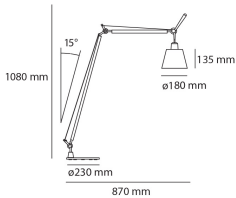

LUMINAIRE

- Watt: **100W**
- Voltage: **220V-240V**
- Delivered lumens output: **1392lm**
- CCT: **2900K**
- Efficiency: **77%**
- Efficacy: **13.92lm/W**
- CRI: **100**

Notes

System of spring balancing. The diffuser normally used, remains vertical regardless of the angle of the arm. Possibility to mount LED source on E27 Socket. Complete lamp consists of body lamp + accessories

DESCRIPTION

Cantilevered arms in polished aluminium; joint in polished aluminium; diffuser in parchment paper on a plastic frame. The code is referred to the body lamp only

PRODUCT CODE: A014600

FEATURES

- Article Code: **A014600**
- Colour: **Natural**
- Installation: **Floor**
- Material: **Aluminium, parchment paper, steel**
- Series: **Design Collection**
- design by: **Michele De Lucchi, Giancarlo Fassina**

DIMENSIONS

- Height: **cm 108**
- Diameter: **cm 18**
- Max Extension Length: **cm 87**
- Impact Resistance: **N/D**
- Glow Wire Test: **N/D°**

NOT INCLUDED SOURCES

- Category: **HALO**
- Number: **1**
- Lbs: **Qt32**
- Watt: **46W**
- Socket: **E27**
- Color Rendering: **1a**
- Duration (h): **2000h**

ALTERNATIVE SOURCES

- Category: **LED RETROFIT**
- Number: **1**