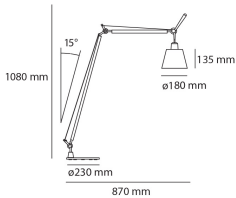

LUMINAIRE

- Watt: **100W**
- Voltage: **220V-240V**
- Delivered lumens output: **1392lm**
- Efficiency: **77%**
- Efficacy: **13.92lm/W**

Notes

System of spring balancing. The diffuser normally used, remains vertical regardless of the angle of the arm. Possibility to mount LED source on E27 Socket. Complete lamp consists of body lamp + accessories

DESCRIPTION

Cantilevered arms in polished aluminium; joint in polished aluminium; diffuser in silk satin fabric on a plastic frame. The code is referred to the body lamp only

PRODUCT CODE: A014610

FEATURES

- Article Code: **A014610**
- Colour: **Grey**
- Installation: **Floor**
- Material: **Aluminium, silk satin fabric, steel**
- Series: **Design Collection**
- design by: **Michele De Lucchi, Giancarlo Fassina**

DIMENSIONS

- Height: **cm 108**
- Diameter: **cm 18**
- Max Extension Length: **cm 87**
- Impact Resistance: **N/D**
- Glow Wire Test: **N/D°**

NOT INCLUDED SOURCES

- Category: **HALO**
- Number: **1**
- Lbs: **Qt32**
- Watt: **46W**
- Socket: **E27**
- Color Rendering: **1a**
- Duration (h): **2000h**

ALTERNATIVE SOURCES

- Category: **LED RETROFIT**
- Number: **1**