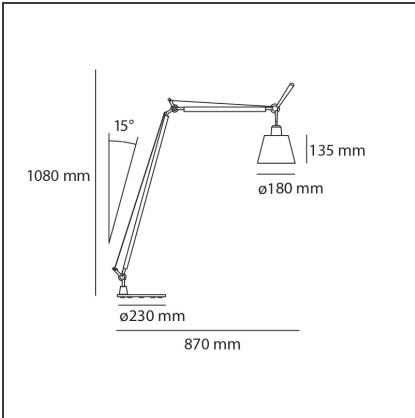

Tolomeo Basculante Reading Floor - Parchment diffuser 180

IP20     

DESIGN BY

Michele De Lucchi, Giancarlo Fassina

DESCRIPTION

Cantilevered arms in polished aluminium; joint in polished aluminium; diffuser in parchment paper on a plastic frame. The code is referred to the body lamp only

TECHNICAL DRAWINGS

FEATURES

Article Code:	A014600	Material:	Aluminium, parchment paper, steel
Colour:	Natural	Series:	Design
Installation:	Floor		

DIMENSIONS

Height:	cm 108	Max Extension Length:	cm 87
		Impact Resistance:	N/D
		Glow Wire Test:	N/D

LUMINAIRE

Watt:	46W
Voltage:	220V-240V

Notes

System of spring balancing. The diffuser normally used, remains vertical regardless of the angle of the arm. Possibility to mount LED source on E27 Socket.

ACCESSORIES