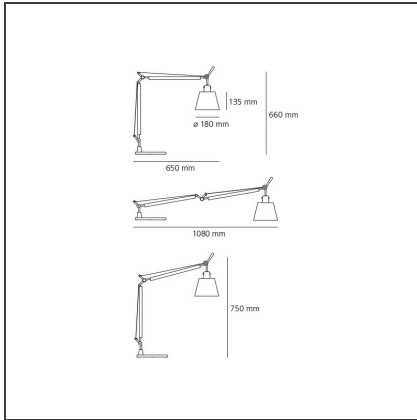

TECHNICAL DRAWINGS

FEATURES

Article Code:	0947010A	Material:	parchment paper, aluminum, steel
Colour:	Natural	Series:	Design
Installation:	Table		

DIMENSIONS

Height:	cm 66	Max Extension Length:	cm 108
Base Diameter:	cm 23	Impact Resistance:	N/D
Max Extension Height:	cm 75	Glow Wire Test:	N/D

NOT INCLUDED SOURCES

Category:	HALO	Class:	A
Number:	1		
Watt:	46W		
Socket:	E27		

ALTERNATIVE SOURCES

Category:	LED
Number:	1
Watt:	8W
Type:	2
Socket:	E27
Class:	A

LUMINAIRE

Watt:	W	Delivered lumens output (lm):	1392lm
Voltage:	220V-240V	CCT:	2900K
		Efficiency:	77%
		Efficacy:	13.92lm/W
		CRI:	100

Notes

Interchangeable support: table base, clamp, desk fixed support and twin support that allows two independent lamp units to be fitted. Possibility to mount LED source on E27 Socket. Complete lamp consists of body lamp + accessories