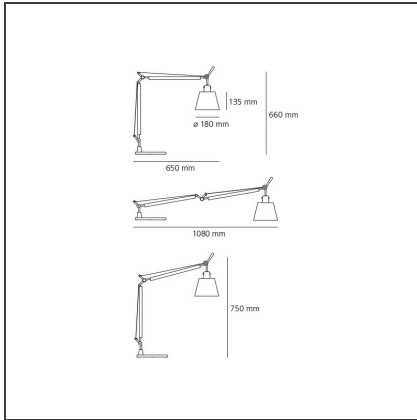

Tolomeo basculante tavolo - Body Lamp with Satin Diffuser 180

IP20

DESIGN BY

Michele De Lucchi, Giancarlo Fassina

DESCRIPTION

Base and cantilevered arms in polished aluminium; diffuser in silk satin fabric on a plastic frame; joints in polished aluminium. System of spring balancing. The code refers to the luminaire's body only

TECHNICAL DRAWINGS

FEATURES

Article Code:	0947020A	Material:	Aluminium, silk satin fabric and steel
Colour:	Grey	Series:	Design
Installation:	Table		

DIMENSIONS

Height:	cm 66	Max Extension Length:	cm 108
Base Diameter:	cm 23	Impact Resistance:	N/D
Max Extension Height:	cm 75	Glow Wire Test:	N/D