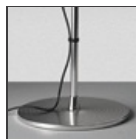

## Notes

System of spring balancing. The diffuser normally used, remains vertical regardless of the angle of the arm. Possibility to mount LED source on E27 Socket.

**ACCESSORIES**

---

TOLOMEO TERRA  
SNODO  
A014000