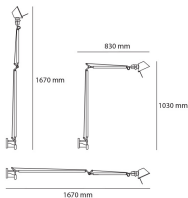

Tolomeo Braccio - Aluminum

Michele De Lucchi, Giancarlo Fassina

IP20    

LUMINAIRE

- Watt: **100W**
- Voltage: **220V-240V**
- Delivered lumens output: **804lm**
- CCT: **0K**
- Efficiency: **58%**
- Efficacy: **8.04lm/W**
- CRI: **100**

Notes

Possibility to mount LED source on E27 Socket

DESCRIPTION

Cantilevered arms in polished aluminium; diffuser in matt anodised aluminium; joints and wall support in polished aluminium. System of spring balancing.

DIMENSIONS

- Length: **cm 83**
- Height: **cm 103**
- Max Extension Height: **cm 167**
- Max Extension Length: **cm 167**

NOT INCLUDED SOURCES

- Category: **HALO**
- Number: **1**
- Lbs: **Qa60**
- Watt: **77W**
- Socket: **E27**
- Color Rendering: **1a**
- Color temperature (K): **2900K**
- Duration (h): **2000h**