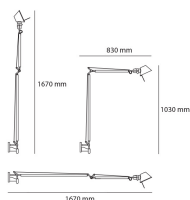

LUMINAIRE

- Watt: **10W**
- Voltage: **100-240V**
- Delivered lumens output: **593lm**
- CCT: **2700K**
- Efficiency: **70%**
- Efficacy: **59.3lm/W**
- CRI: **90**
- Dimmer Typology: **Microswitch Dimmer**

DESCRIPTION

Cantilevered arms in polished aluminium; diffuser in matt anodised aluminium; joints and wall support in polished aluminium. System of spring balancing.

PRODUCT CODE: A0460W50

FEATURES

- Article Code: **A0460W50**
- Colour: **Aluminium**
- Installation: **Wall**
- Material: **Aluminium**
- Series: **Design Collection**
- design by: **Michele De Lucchi, Giancarlo Fassina**

DIMENSIONS

- Length: **cm 83**
- Height: **cm 103**
- Max Extension Height: **cm 167**
- Max Extension Length: **cm 167**

SOURCES INCLUDED

- Category: **Led**
- Number: **1**
- Watt: **10W**
- Color temperature (K): **2700K**
- CRI: **90**