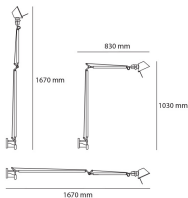

Tolomeo Braccio LED 3000K

Michele De Lucchi, Giancarlo Fassina

IP20   

LUMINAIRE

- Watt: **10W**
- Voltage: **100-240V**
- Delivered lumens output: **632lm**
- CCT: **3000K**
- Efficiency: **70%**
- Efficacy: **63.18lm/W**
- CRI: **90**
- Dimmer Typology: **Microswitch Dimmer**

DESCRIPTION

Cantilevered arms in polished aluminium; diffuser in matt anodised aluminium; joints and wall support in polished aluminium. System of spring balancing.

PRODUCT CODE: A046050

FEATURES

- Article Code: **A046050**
- Colour: **Aluminium**
- Installation: **Wall**
- Material: **Aluminium**
- Series: **Design Collection**
- design by: **Michele De Lucchi, Giancarlo Fassina**

DIMENSIONS

- Length: **cm 83**
- Height: **cm 103**
- Max Extension Height: **cm 167**
- Max Extension Length: **cm 167**

SOURCES INCLUDED

- Category: **Led**
- Number: **1**
- Watt: **10W**
- Color temperature (K): **3000K**
- CRI: **90**