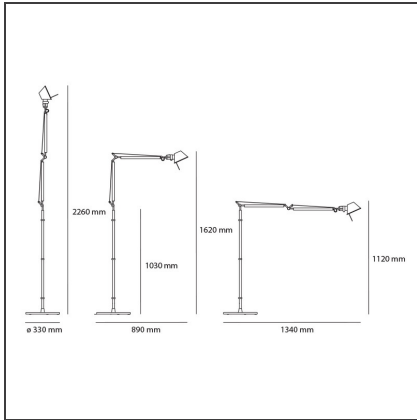

Tolomeo Floor - Black

IP20     

DESIGN BY

Michele De Lucchi, Giancarlo Fassina

DESCRIPTION

The code is referred to the body lamp only

TECHNICAL DRAWINGS

FEATURES

<b>Article Code:</b>	A004430	<b>Material:</b>	Aluminium, steel
<b>Colour:</b>	Black	<b>Series:</b>	Design
<b>Installation:</b>	Floor		

DIMENSIONS

<b>Height:</b>	cm 162	<b>Impact Resistance:</b>	N/D
<b>Base Diameter:</b>	cm 33	<b>Glow Wire Test:</b>	N/D
<b>Max Extension Height:</b>	cm 226		