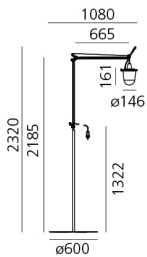

Tolomeo Lampione Outdoor Floor - Body Lamp

Michele De Lucchi, Giancarlo Fassina

IP44 

LUMINAIRE

- Watt: **20W**
- Delivered lumens output: **1613lm**
- CCT: **3000K**
- Efficiency: **93%**
- Efficacy: **80.65lm/W**
- CRI: **80**

DIMENSIONS

- Width: **cm 108**
- Height: **cm 21.8**
- Base Diameter: **cm 60**
- Max Extension Height: **cm 2.3**

SOURCES INCLUDED

- Category: **Led**
- Number: **1**
- Watt: **20 W**
- Delivered lumens output: **1865 lm**
- Color temperature (K): **3000 K**
- CRI: **80**