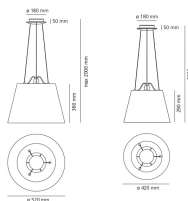

Tolomeo Mega suspension - Body lamp - Aluminium - Body Lamp

Michele De Lucchi, Giancarlo Fassina

IP20    Dimmerable: 

LUMINAIRE

- Watt: **150W**
- Voltage: **220V-240V**
- CCT: **3000K**

Notes

Possibility to mount LED source on E27 Socket. Complete lamp consists of body lamp + accessories

DESCRIPTION

Aluminium and transparent injection-moulded methacrylate structure; diffuser in parchment paper on a plastic frame. The code refers to the luminaire's body only, for the diffusers options please consult the "Accessory" section.

DIMENSIONS

- Base Width: **cm 5**
- Base Diameter: **cm 18**
- Max Height from ceiling: **cm 200**

NOT INCLUDED SOURCES

- Category: **HALO**
- Number: **1**
- Lbs: **Qt32**
- Watt: **150W**
- Socket: **E27**
- Color Rendering: **1a**
- Color temperature (K): **2900K**
- Duration (h): **2000h**