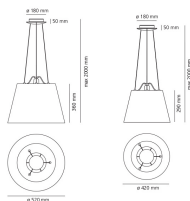

Tolomeo Mega suspension - Body lamp - Black - Body Lamp

Michele De Lucchi, Giancarlo Fassina

IP20    Dimmerable: 

LUMINAIRE

- Watt: **150W**
- Voltage: **220V-240V**
- CCT: **3000K**

Notes

Possibility to mount LED source on E27 Socket. Complete lamp consists of body lamp + accessories

DESCRIPTION

Aluminium and transparent injection-moulded methacrylate structure; diffuser in parchment paper on a plastic frame. The code refers to the luminaire's body only, for the diffusers options please consult the "Accessory" section.

DIMENSIONS

- Base Width: **cm 5**
- Base Diameter: **cm 18**
- Max Height from ceiling: **cm 200**

NOT INCLUDED SOURCES

- Category: **HALO**
- Number: **1**
- Lbs: **Qt32**
- Watt: **150W**
- Socket: **E27**
- Color Rendering: **1a**
- Color temperature (K): **2900K**
- Duration (h): **2000h**